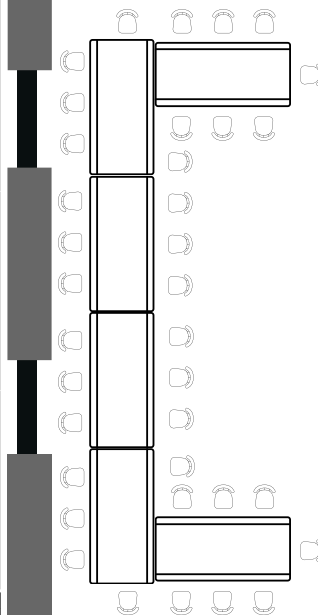

PRIVATE EVENTS
ENTRANCE

THE
COURTYARD

Seating: U-Shape Table
Tables: 6
Seats: 36

BAR/COUNTER

THE
TASTING
ROOM

THE
COMMONS

MARSHALL ST NE.

BRIDE
ENTRANCE

EVENTS
ENTRANCE

Dessert Table

HT

HT

HT